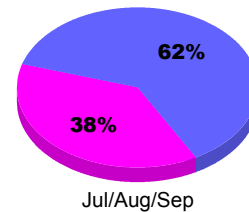

YTD Status Quo Clubs 2012-2013

Status Quo Clubs Compared to Status Quo Members

Legend: Status Quo Clubs (cyan), Total Status Quo Members (green)

MEMBERSHIP

Membership Results
2012-2013

Membership
2011-2012

Month	Net Memb Goal	Actual New Memb	Actual Dropped Memb	Gain/Loss of Memb	Gain/Loss of Memb
Jul/Aug/Sep		17	-16	1	-14
Totals		17	-16	1	-14

Membership Results 2012-2013

Goal, New, Dropped, Gain/Loss

Legend: Goal (cyan), Actual (green), Dropped (yellow), Gain Loss (magenta)

Comparison of Membership Gain/Loss

Current Year Compared to the Previous Year

Legend: Current Year (cyan), Previous Year (green)

Gender Comparison 2012-2013

Legend: Male (blue), Female (magenta)